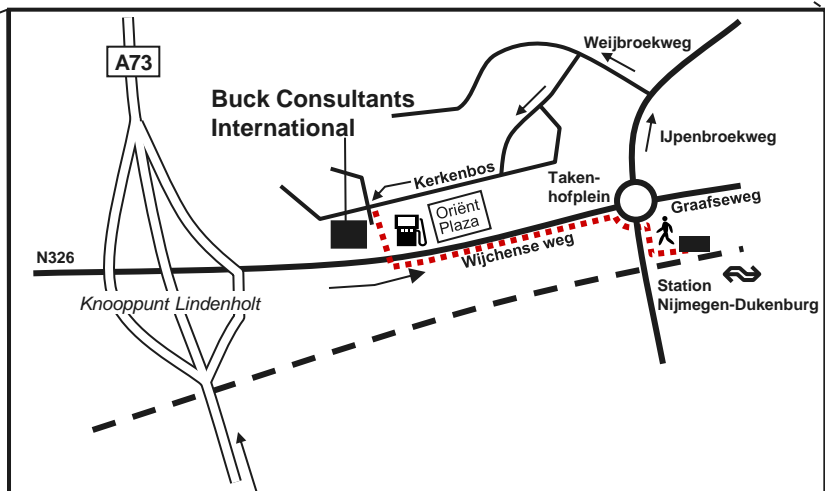

From direction Amsterdam/Utrecht:  

- Follow A12
- Follow A50 until "Knooppunt Bankhoef"
- Take exit to the A326 to Nijmegen

*From Venlo you come via the A73 from the South*

- You follow the A326/"Wijchense Weg" to Nijmegen
- At roundabout "Takenhofplein" with a big fountain in the middle, take the third turn "Ijpenbroekweg"
- After 400m turn left (the first road) "Weijbroekweg" with direction Lindenholt
- After 250m turn left at the first road: "Business Park Kerkenbos"
- After 600m at the left side of the road Buck Consultants International

*From Venlo you come via the A73 from the South*