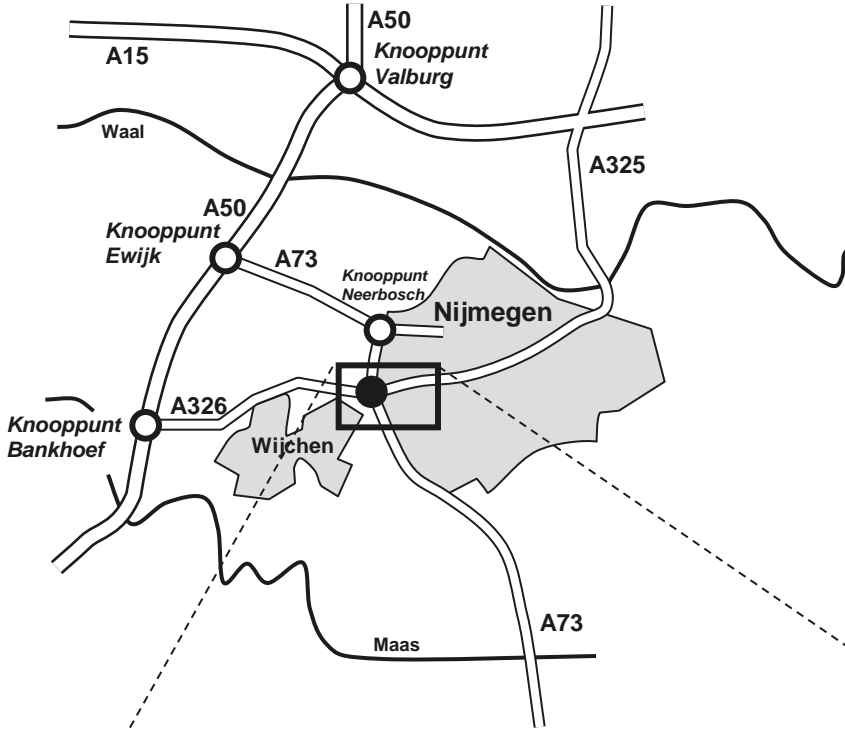

From direction Amsterdam/Utrecht:  

- Follow A12
- Follow A50 until "Knooppunt Bankhoef"
- Take exit to the A326 to Nijmegen

*From Venlo you come via the A73 from the South*

- You follow the A326/"Wijchense Weg" to Nijmegen
- At roundabout "Takenhofplein" with a big fountain in the middle, take the third turn "Ijpenbroekweg"
- After 400m turn left (the first road) "Weijbroekweg" with direction Lindenholt
- After 250m turn left at the first road: "Business Park Kerkenbos"
- After 600m at the left side of the road Buck Consultants International

*From Venlo you come via the A73 from the South*